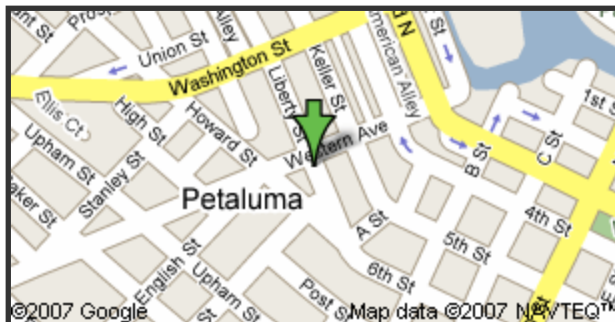

Mobile Dental Clinic / Servicios Dentales MAPS / MAPAS

SONOMA
Springs Village Apts
200 Fuente Lane
Sonoma, CA 95476

PETALUMA
St. Vincent Church
35 Liberty Street
Petaluma, CA 94952

WINDSOR
Unity Church
195 Windsor River Road
Windsor, CA 95492